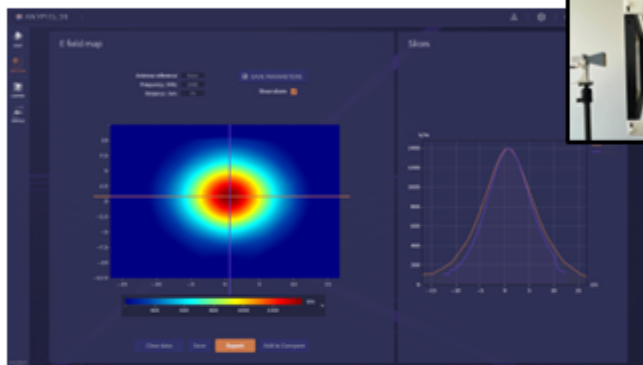

ANYFIELDS

EMCam

Flexible testing tool

EMCam

EMSoft

Control Unit

ANYFIELDS

MAKE ANTENNA RADIATION VISIBLE

Complementary pretesting – Pattern validation

In situ measurement – large antennas

EMCam - Specifications

Sensor	55 x 40 cm 640 x 480 datapoints
Measurement time	< 10 sec
Antenna frequency range	Any frequency Any antenna